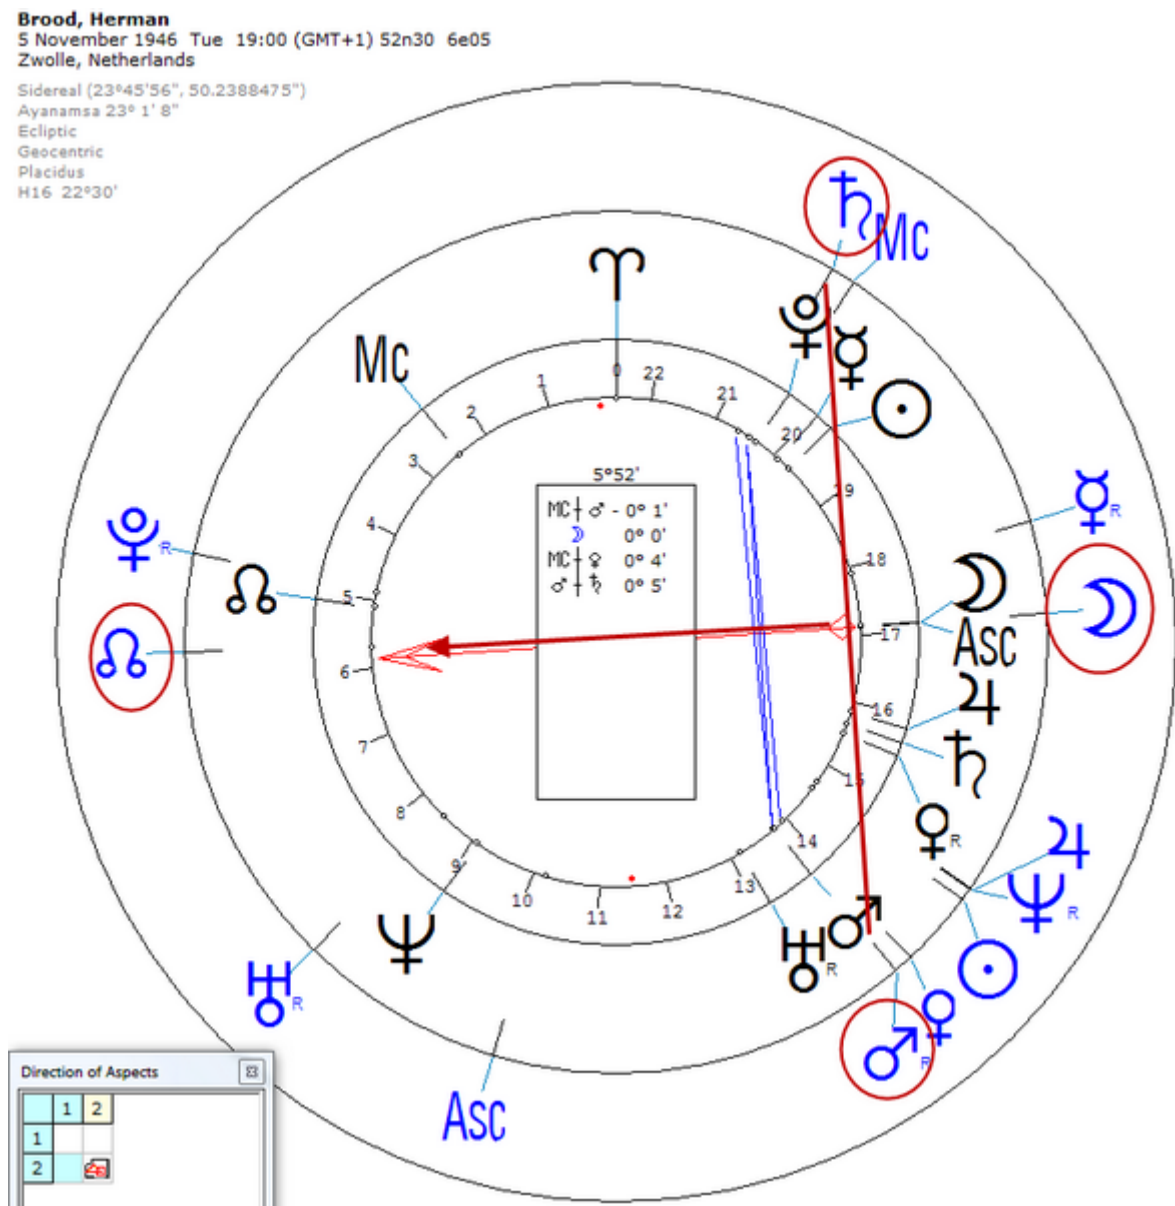

Brood, Herman

5 November 1946 at 19:00 (= 7:00 PM)Zwolle, Netherlands, 52n30, 6e05

Netherlands musician.

<https://www.astro.com/astro-databank/Brood,_Herman>

Death by Suicide 11 July 2001 at 3:00 PM in Amsterdam, Netherlands

Lunar Return (Harmonic 16)

Lunar ♂/♃ = Lunar ☾/♁